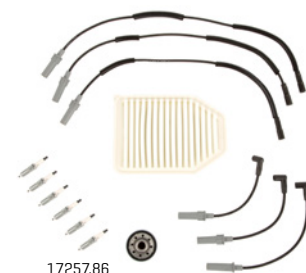

OMIX-ADA® OE REPLACEMENT PARTS

Description	Omix #	Replaces	Jobber	MSRP
Tune Up Kit, 3.8L; 07-11 Jeep Wrangler JK	17257.86	52005476	$119.98	$143.99
Dust Shield, Brake, Front Right; 84-06 Jeep models	11121.03	52005476	$20.78	$24.99
Dust Shield, Brake, Front Left; 84-06 Jeep models	11121.04	52005477	$20.78	$24.99
Hood Release Cable, 97-01 Jeep Cherokee	11253.02	55235483AE	$27.18	$32.99
Strap, Rear Window, Pair; 97-06 Jeep TJ	13510.33	55395163AB	$15.98	$19.99
Idler Pulley w/o AC; 07-17 JK 3.8L/3.6L	17112.26	53034002AD	$55.98	$67.99
Heater Hose, Outlet; 07-11 Jeep Wrangler JK, 3.8L	17116.67	55056590AB	$31.60	$37.99
Wiper Arm, Front; 07-17 Jeep Wrangler	19710.17	68002389AA	$22.38	$26.99