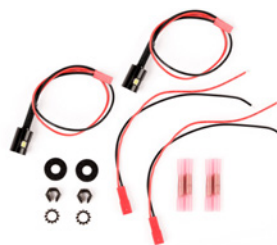

RUGGED RIDGE® LED LICENSE PLATE BOLTS

Rugged Ridge LED License Plate Bolts easily convert your current license plate conventional bulbs into highly efficient, super-cool LED's that are guaranteed to get noticed! Each plate bolt houses two LED's that emit a cool 11000K white light that far outshines the factory lights. Each kit includes two license plate bolts, wiring pigtailed with micro connectors so your license plate can be easily removed without additional splicing, connectors, butt splices, hardware and instructions.

Description	Omix #	Jobber	LRAP	MSRP
Bolts, LED License Plate, Pair	11233.10	\$22.00	\$19.99	\$26.99

RUGGED RIDGE® 3 POSITION SWITCH, OFF-ROAD/RUNNING LIGHT

The Rugged Ridge 3-Position Rocker Switch is the simple solution to powering your favorite dual-function LED lighting. The switches dual output design allows power to be switched to two separate circuits, so you can power your running lamps and switch over to high-output driving lamps with a single switch. This switch is the perfect functional complement to Rugged Ridge Dual Beam LED Lights (15209.30/15209.31). Switch is illuminated when engaged and is strong & powerful- rated for 21 amps at 14 VDC.