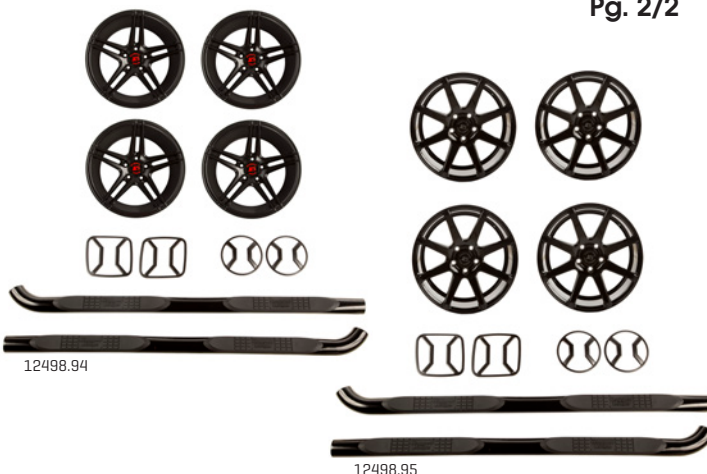

RUGGED RIDGE® TREK RENEGADE PACKAGES

The Jeep® Renegade is undoubtedly the small SUV for those who refuse to conform to the ordinary. Rugged Ridge Renegade Appearance Packages were designed with that same renegade attitude in mind. Stylish exterior accessories engineered specifically for the 2015-2017 Renegade BU that add a bold new attitude to a vehicle that was born to stand apart. Comprised of a set of Rugged Ridge Trek Alloy Wheels, distinctive Headlight & Taillight Euro Guards and a set of sturdy 3-inch Round Side Steps to round out an appearance package that will give your Renegade an unmistakable new look.

Description	Omix #	Jobber	LRAP	MSRP
Trek 5 Renegade Package; 15-17 Jeep Renegade	12498.94	$999.99	$899.99	$1199.99
Trek 8 Renegade Package; 15-17 Jeep Renegade	12498.95	$999.99	$899.99	$1199.99

Truck Freight item (please refer to our Jobber Price List for details)